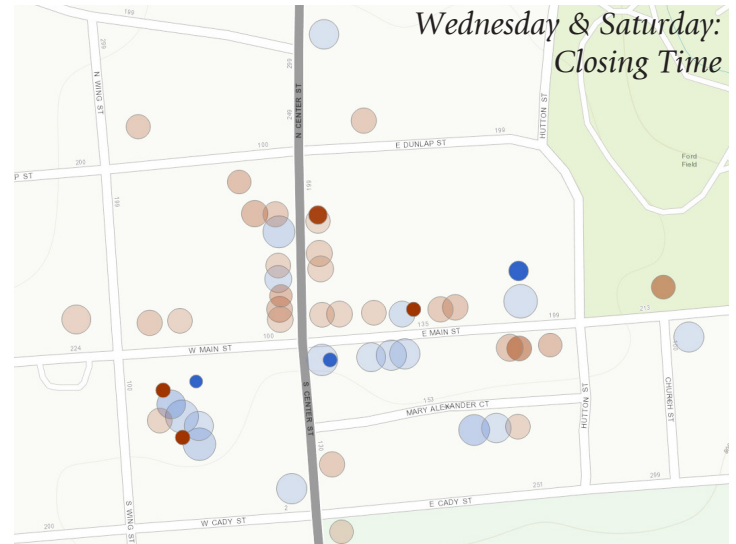

Northville Downtown Development Authority  
Comparison Maps - Multiple Variables

This style of mapping compares multiple variables at once and can be exceptionally useful. It does, however, require a bit of logic and study with the legend, as it's not as intuitive as the heat maps.

Sum of Hours from Both Days

Greater Hours      Less Hours

Strength of Predominant Variable

Less Transparent: Stronger  
More Transparent: Weaker

● Wednesday Variable  
● Saturday Variable

● Tuesday Variable  
● Friday Variable

● Saturday Variable  
● Sunday Variable