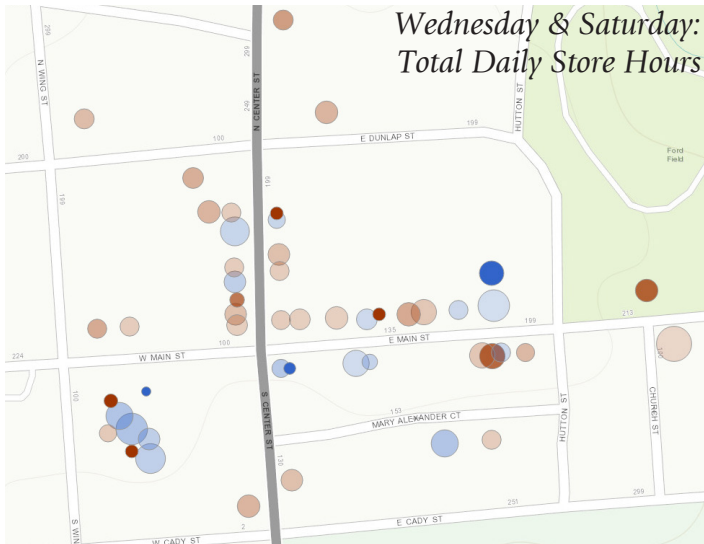

Northville Downtown Development Authority  
Comparison Maps - Multiple Variables

This style of mapping compares multiple variables at once and can be exceptionally useful. It does, however, require a bit of logic and study with the legend, as it's not as intuitive as the heat maps.

Sum of Hours from Both Days

Greater Hours      Less Hours

Strength of Predominant Variable

Less Transparent: Stronger  
More Transparent: Weaker

● Wednesday Variable  
● Saturday Variable

● Tuesday Variable  
● Friday Variable

● Saturday Variable  
● Sunday Variable