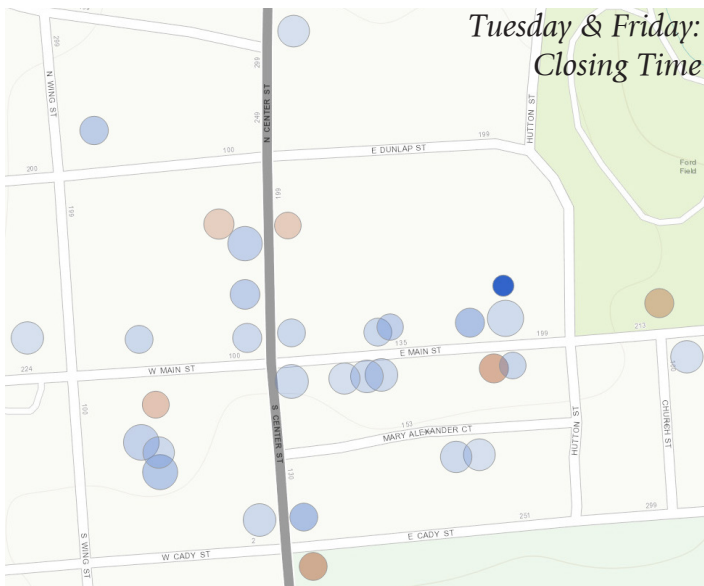

Northville Downtown Development Authority  
Comparison Maps - Multiple Variables

This style of mapping compares multiple variables at once and can be exceptionally useful. It does, however, require a bit of logic and study with the legend, as it's not as intuitive as the heat maps.

Sum of Hours from Both Days

Greater Hours      Less Hours

Strength of Predominant Variable

Less Transparent: Stronger  
More Transparent: Weaker

● Wednesday Variable  
● Saturday Variable

● Tuesday Variable  
● Friday Variable

● Saturday Variable  
● Sunday Variable